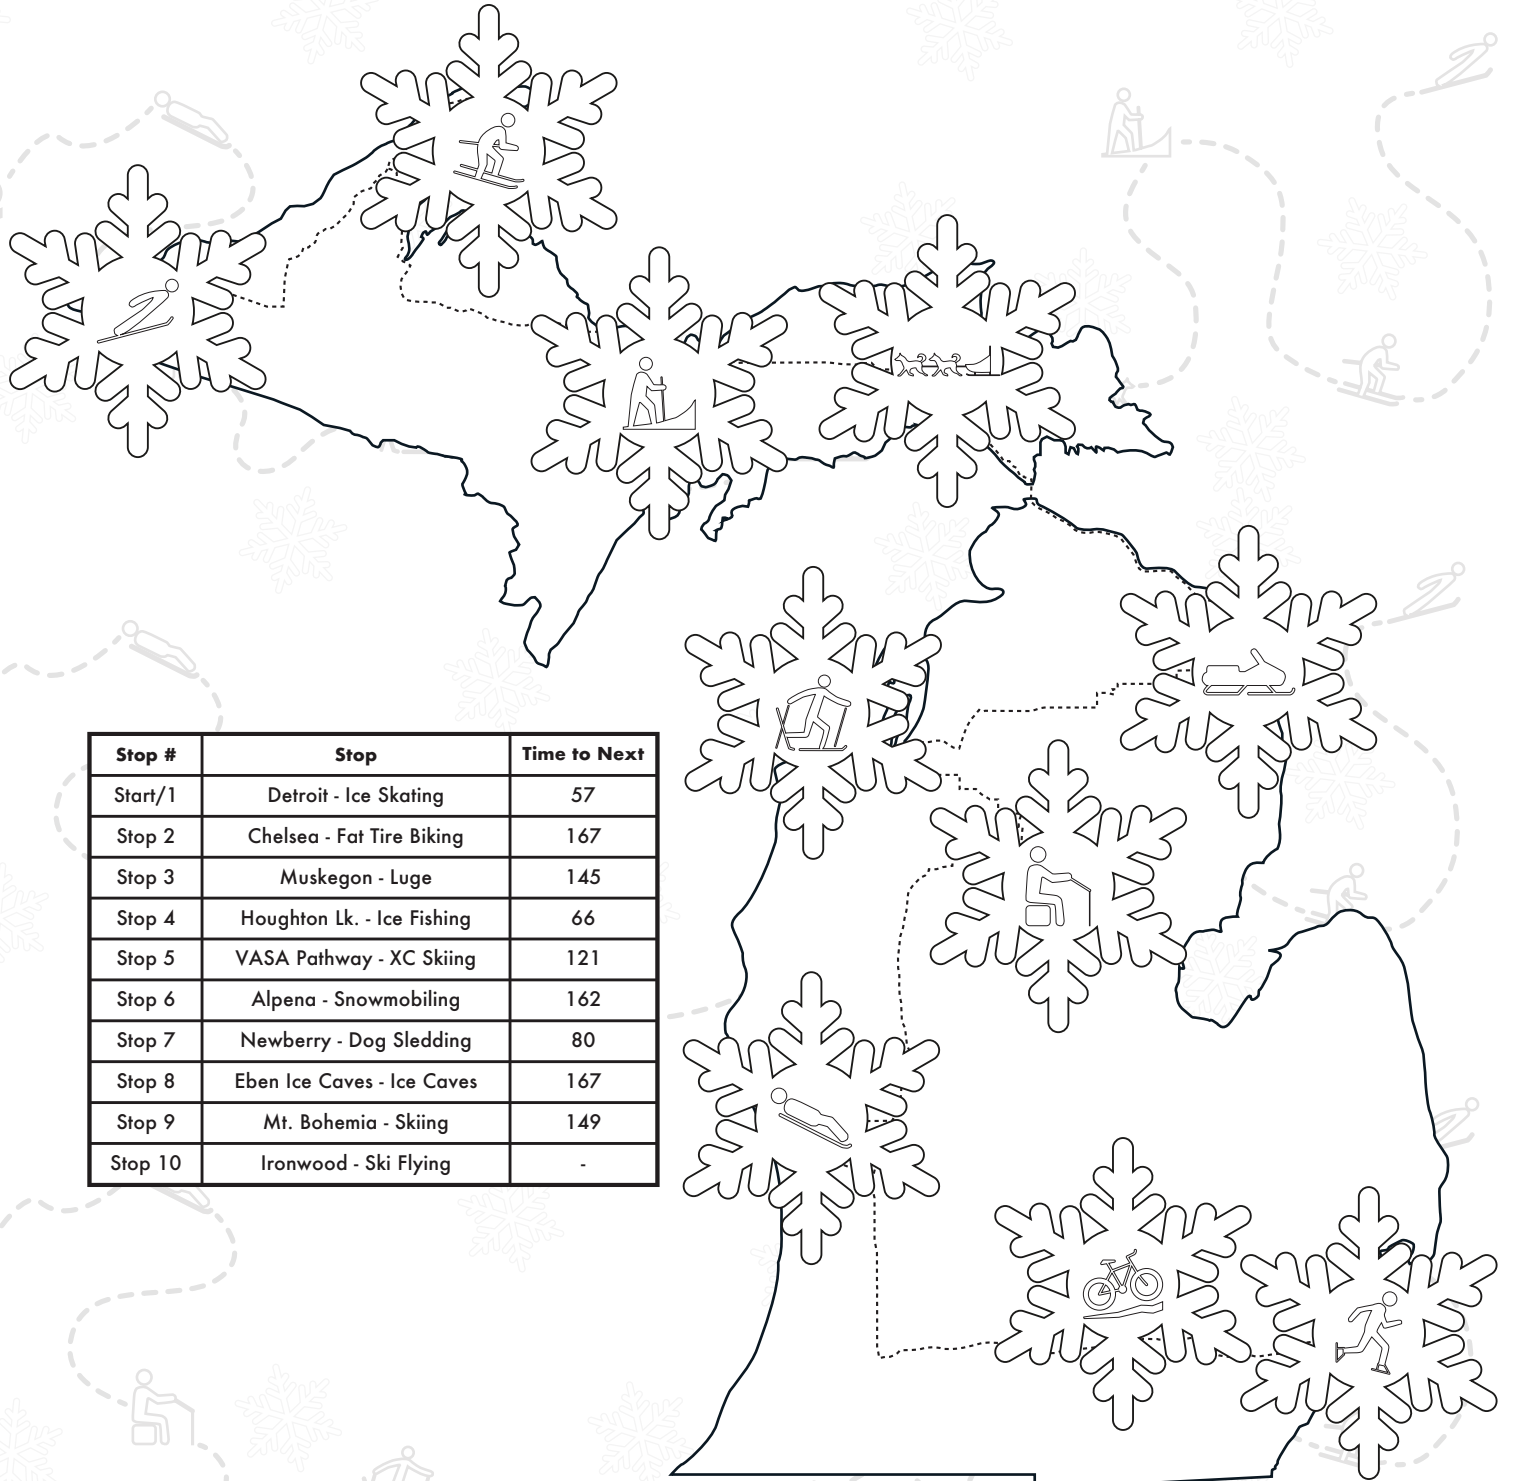

Winter Wonderland ADVENTURE

COLOR IN YOUR ADVENTURE AS YOU GO!

Stop #	Stop	Time to Next
Start/1	Detroit - Ice Skating	57
Stop 2	Chelsea - Fat Tire Biking	167
Stop 3	Muskegon - Luge	145
Stop 4	Houghton Lk. - Ice Fishing	66
Stop 5	VASA Pathway - XC Skiing	121
Stop 6	Alpena - Snowmobiling	162
Stop 7	Newberry - Dog Sledding	80
Stop 8	Eben Ice Caves - Ice Caves	167
Stop 9	Mt. Bohemia - Skiing	149
Stop 10	Ironwood - Ski Flying	-